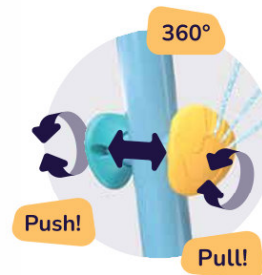

APPENDIX 5

Similar/Equivalent Features for Replacement and Addition at Spray Park

Similar/Equivalent Replacement of existing feature (Cascades N°1 VOR 7042)

VECTORY™

BY  **VORTEX**

DualSpray™

Turn, aim and push to spray the other side!

- Water dumps onto SeeFlow™, creating exciting splash effects that surprise and delight kids
- A DualSpray™ on each side lets kids aim, spray, and challenge their friends
- Dynamic water effects make DEFLEX a standout feature for compact urban splash pads