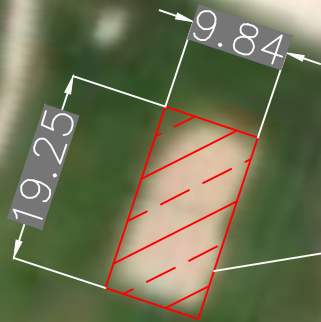

	Existing Walking Path
--	-----------------------

Existing Structures

Beach VolleyBall
Area: 190 m²

Track
Area: 2970 m²

Soccer Field
Area: 9570 m²

Long/Triple Jump
Area: 150 m²

Shot Put
Area: 130 m²

All measurements are approximate only
Unit of measurement: Metres